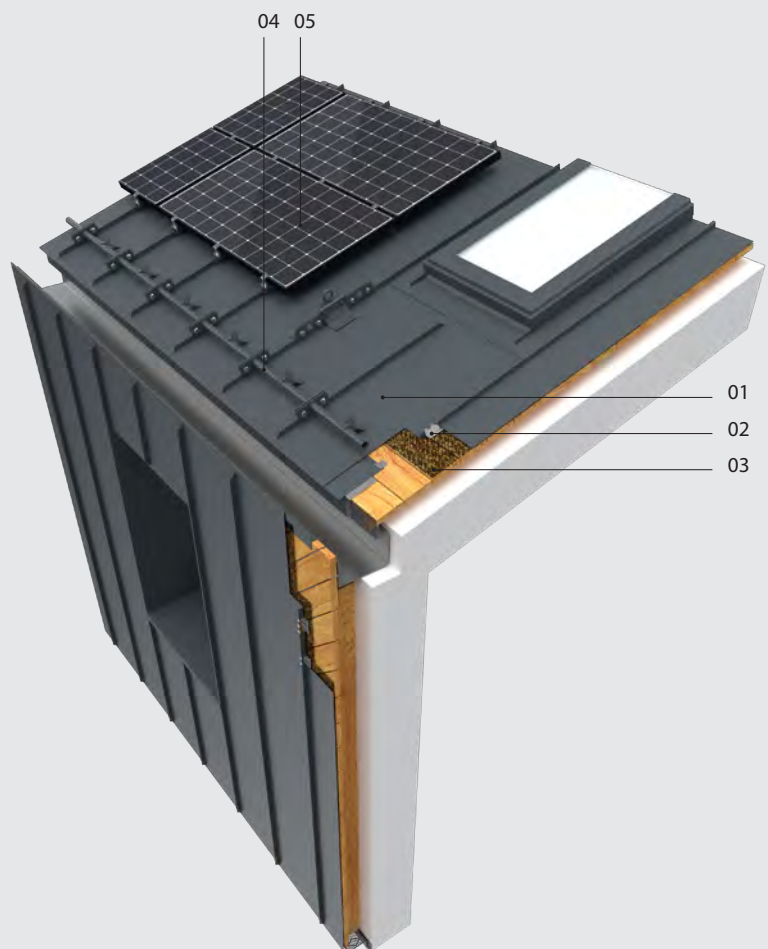

---

05 _ TECHNICAL SYSTEMS

Installation preparedness for solar systems without the necessity of puncturing the roofing.